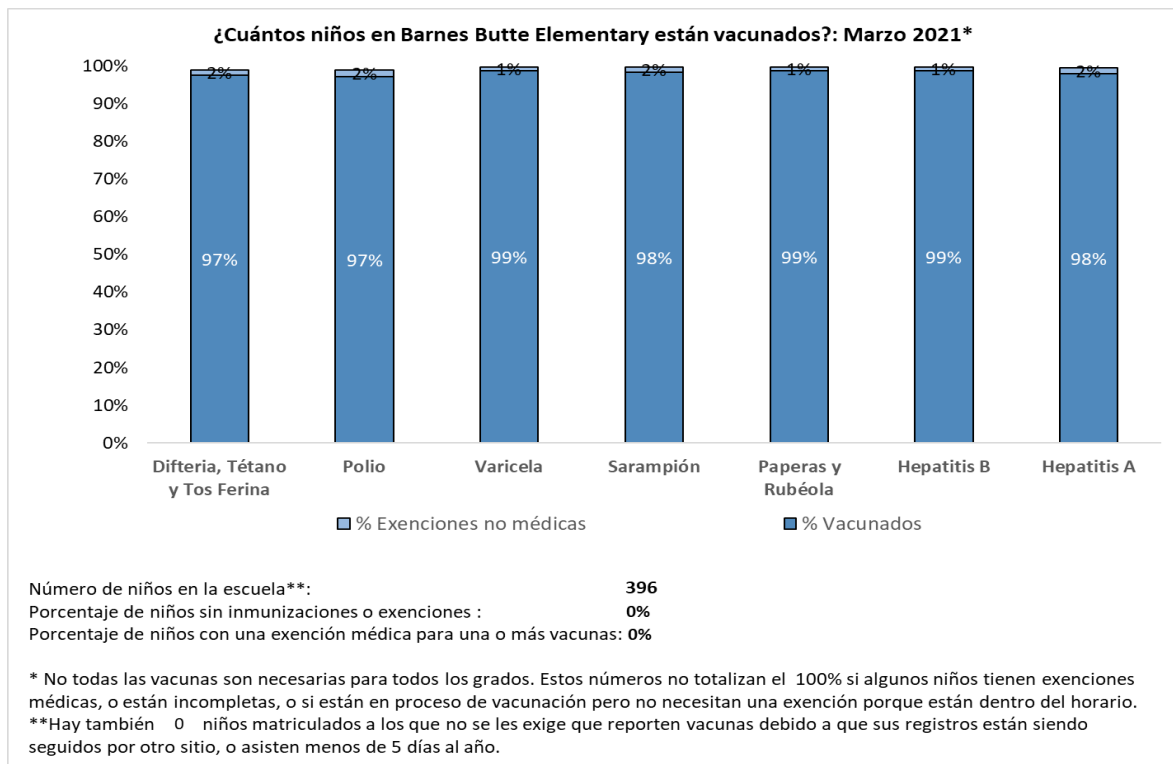

Below are Barnes Butte Elementary and Crook County wide vaccination rate of students enrolled March 2021

Below are Barnes Butte Elementary and Crook County wide vaccination rate of students enrolled March 2021